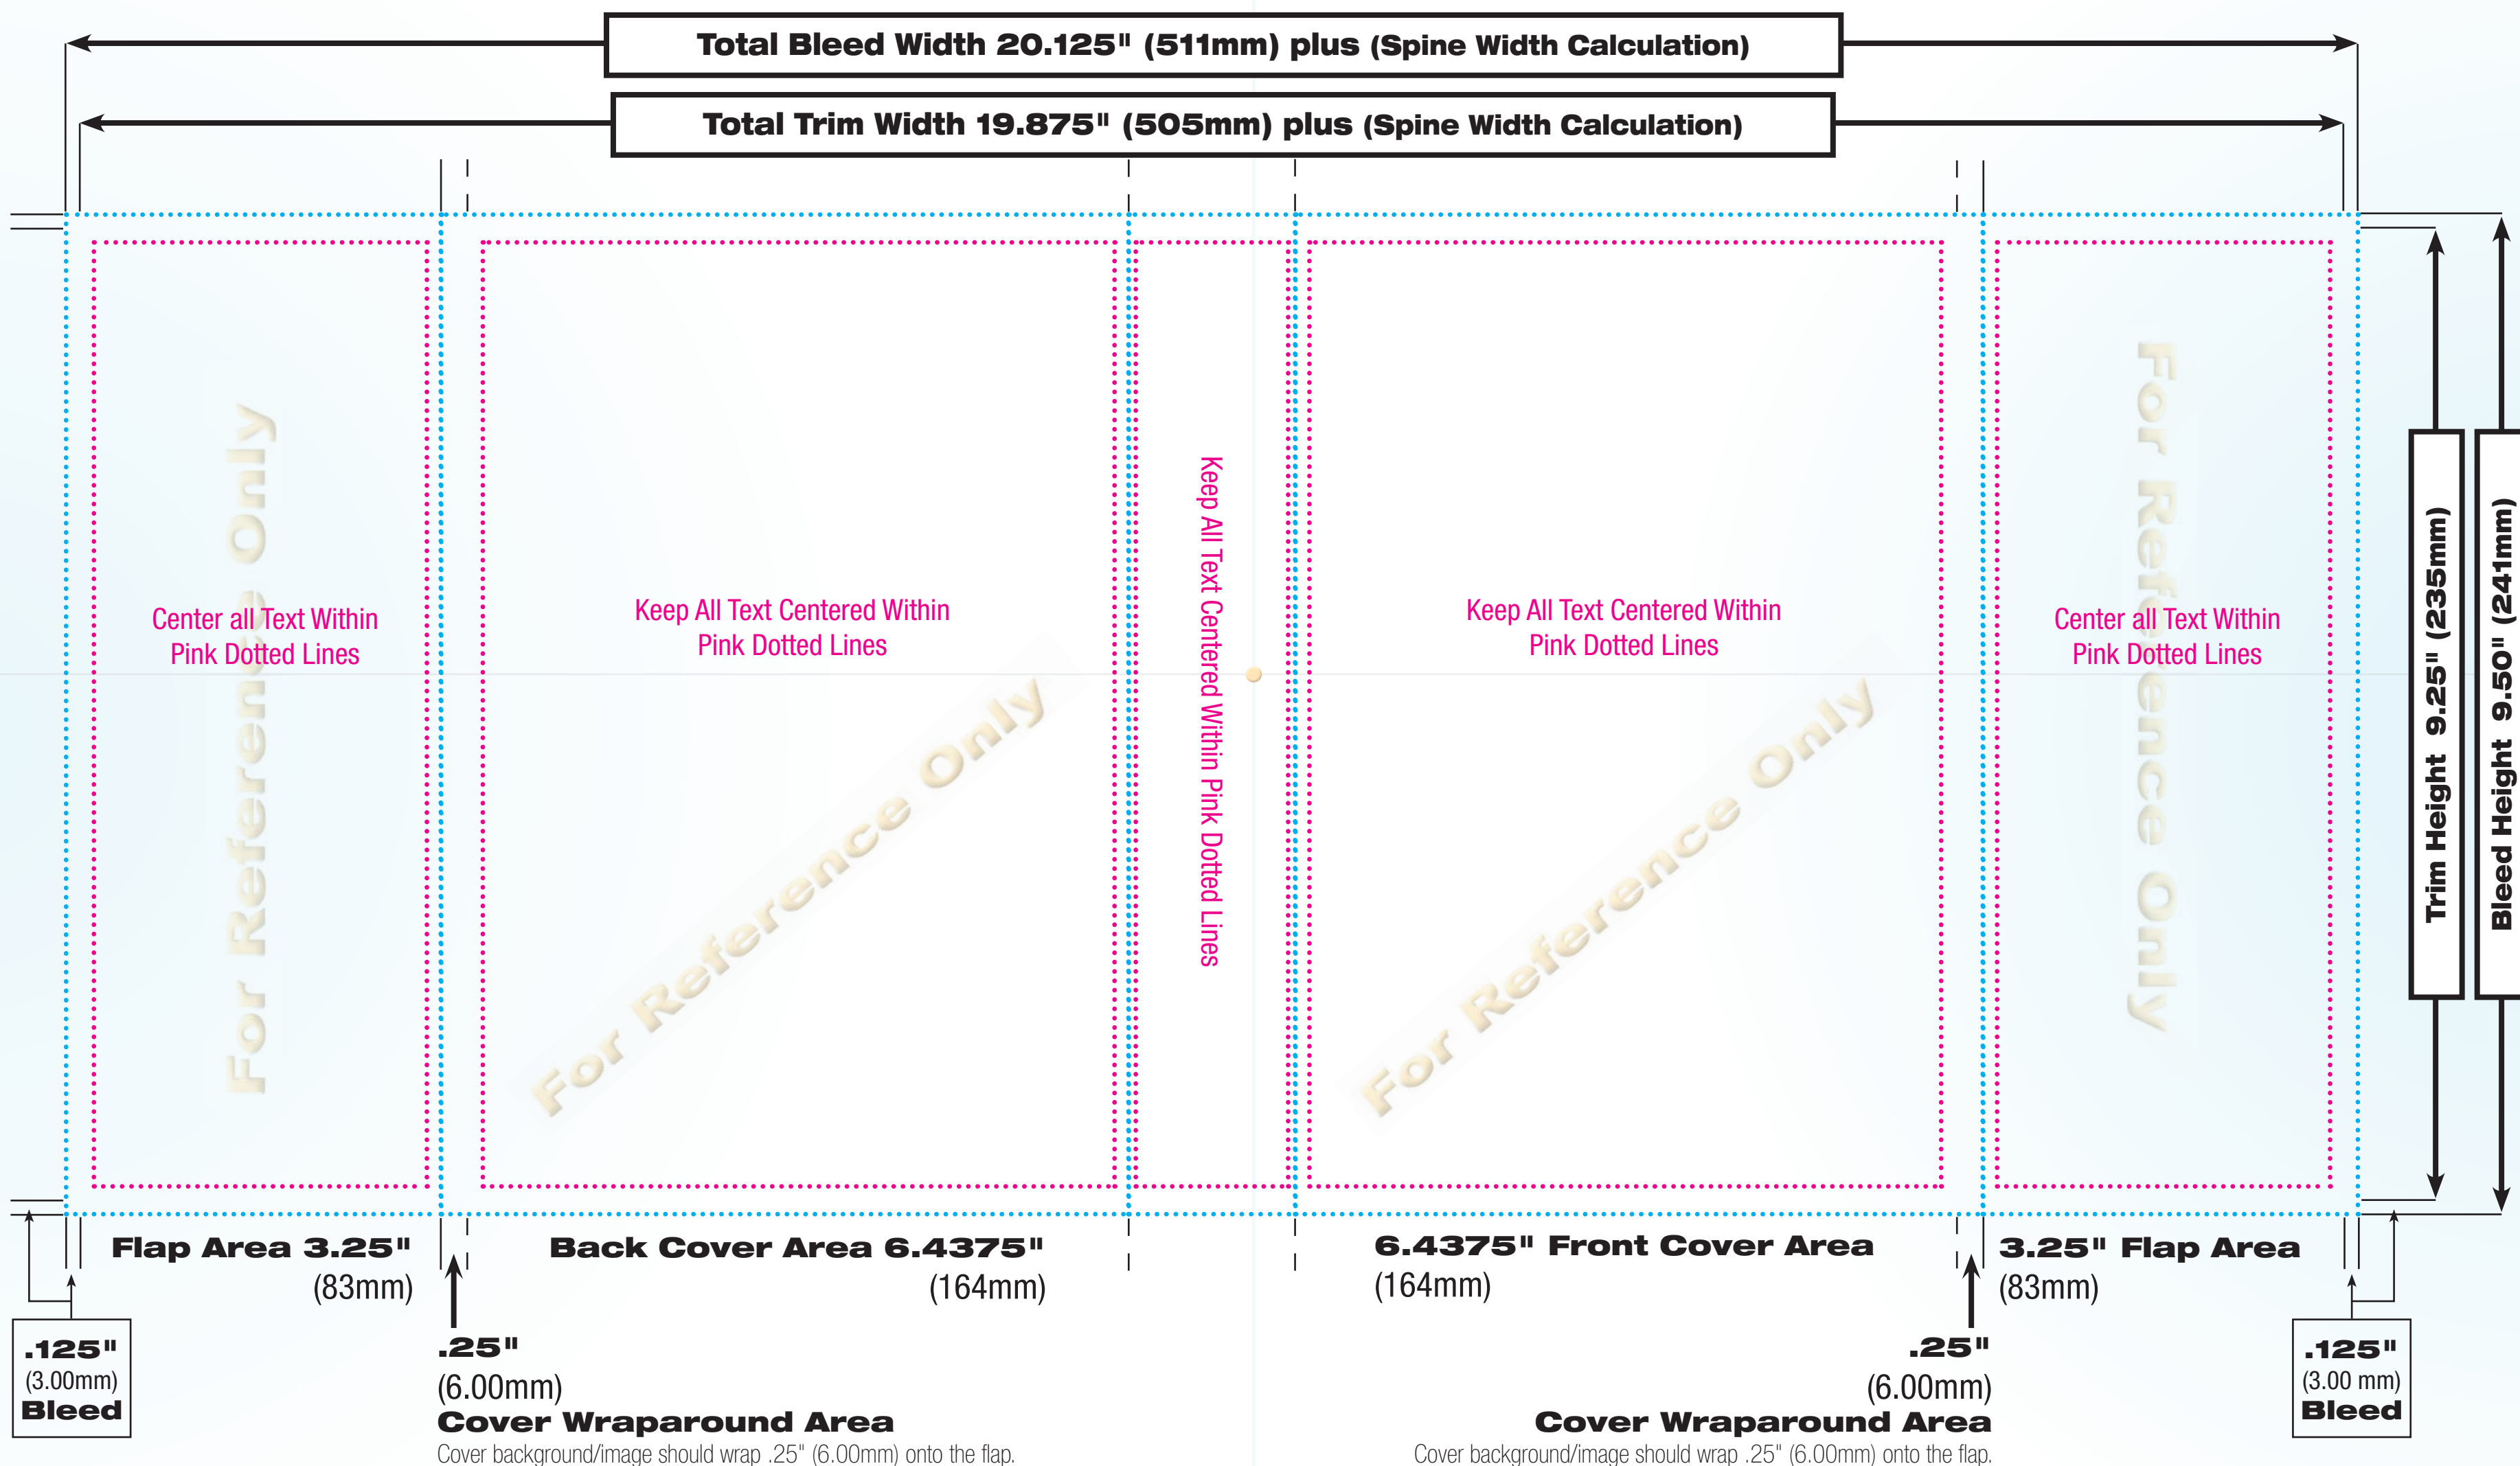

**Reference Template**  
**6.00" x 9.00" DUST JACKET Template**  
 229mm x 152mm

To Order a Custom Cover Template Click Here

**DUST JACKET Cover Template**

**6.00" x 9.00"**

**229mm x 152mm**

Crème paper page count min/max = 24/480

To view an Explanation of Template Markings Click Here

- All dimensions include a .125" (3.00mm) bleed.
- We recommend that no straight edge borders, rules or text be placed within .25" (6.00mm) from the Trim and Fold Marks.
- Please allow spine safety of .0625" (2.00mm) for spine widths greater than .35" and .03125" (1.00mm) for spine widths less than .35"
- Front and back cover bleed backgrounds and/or images should extend .25" (6.00mm) onto the flaps as indicated by the black dashed "Cover Wraparound Area" lines on the template.