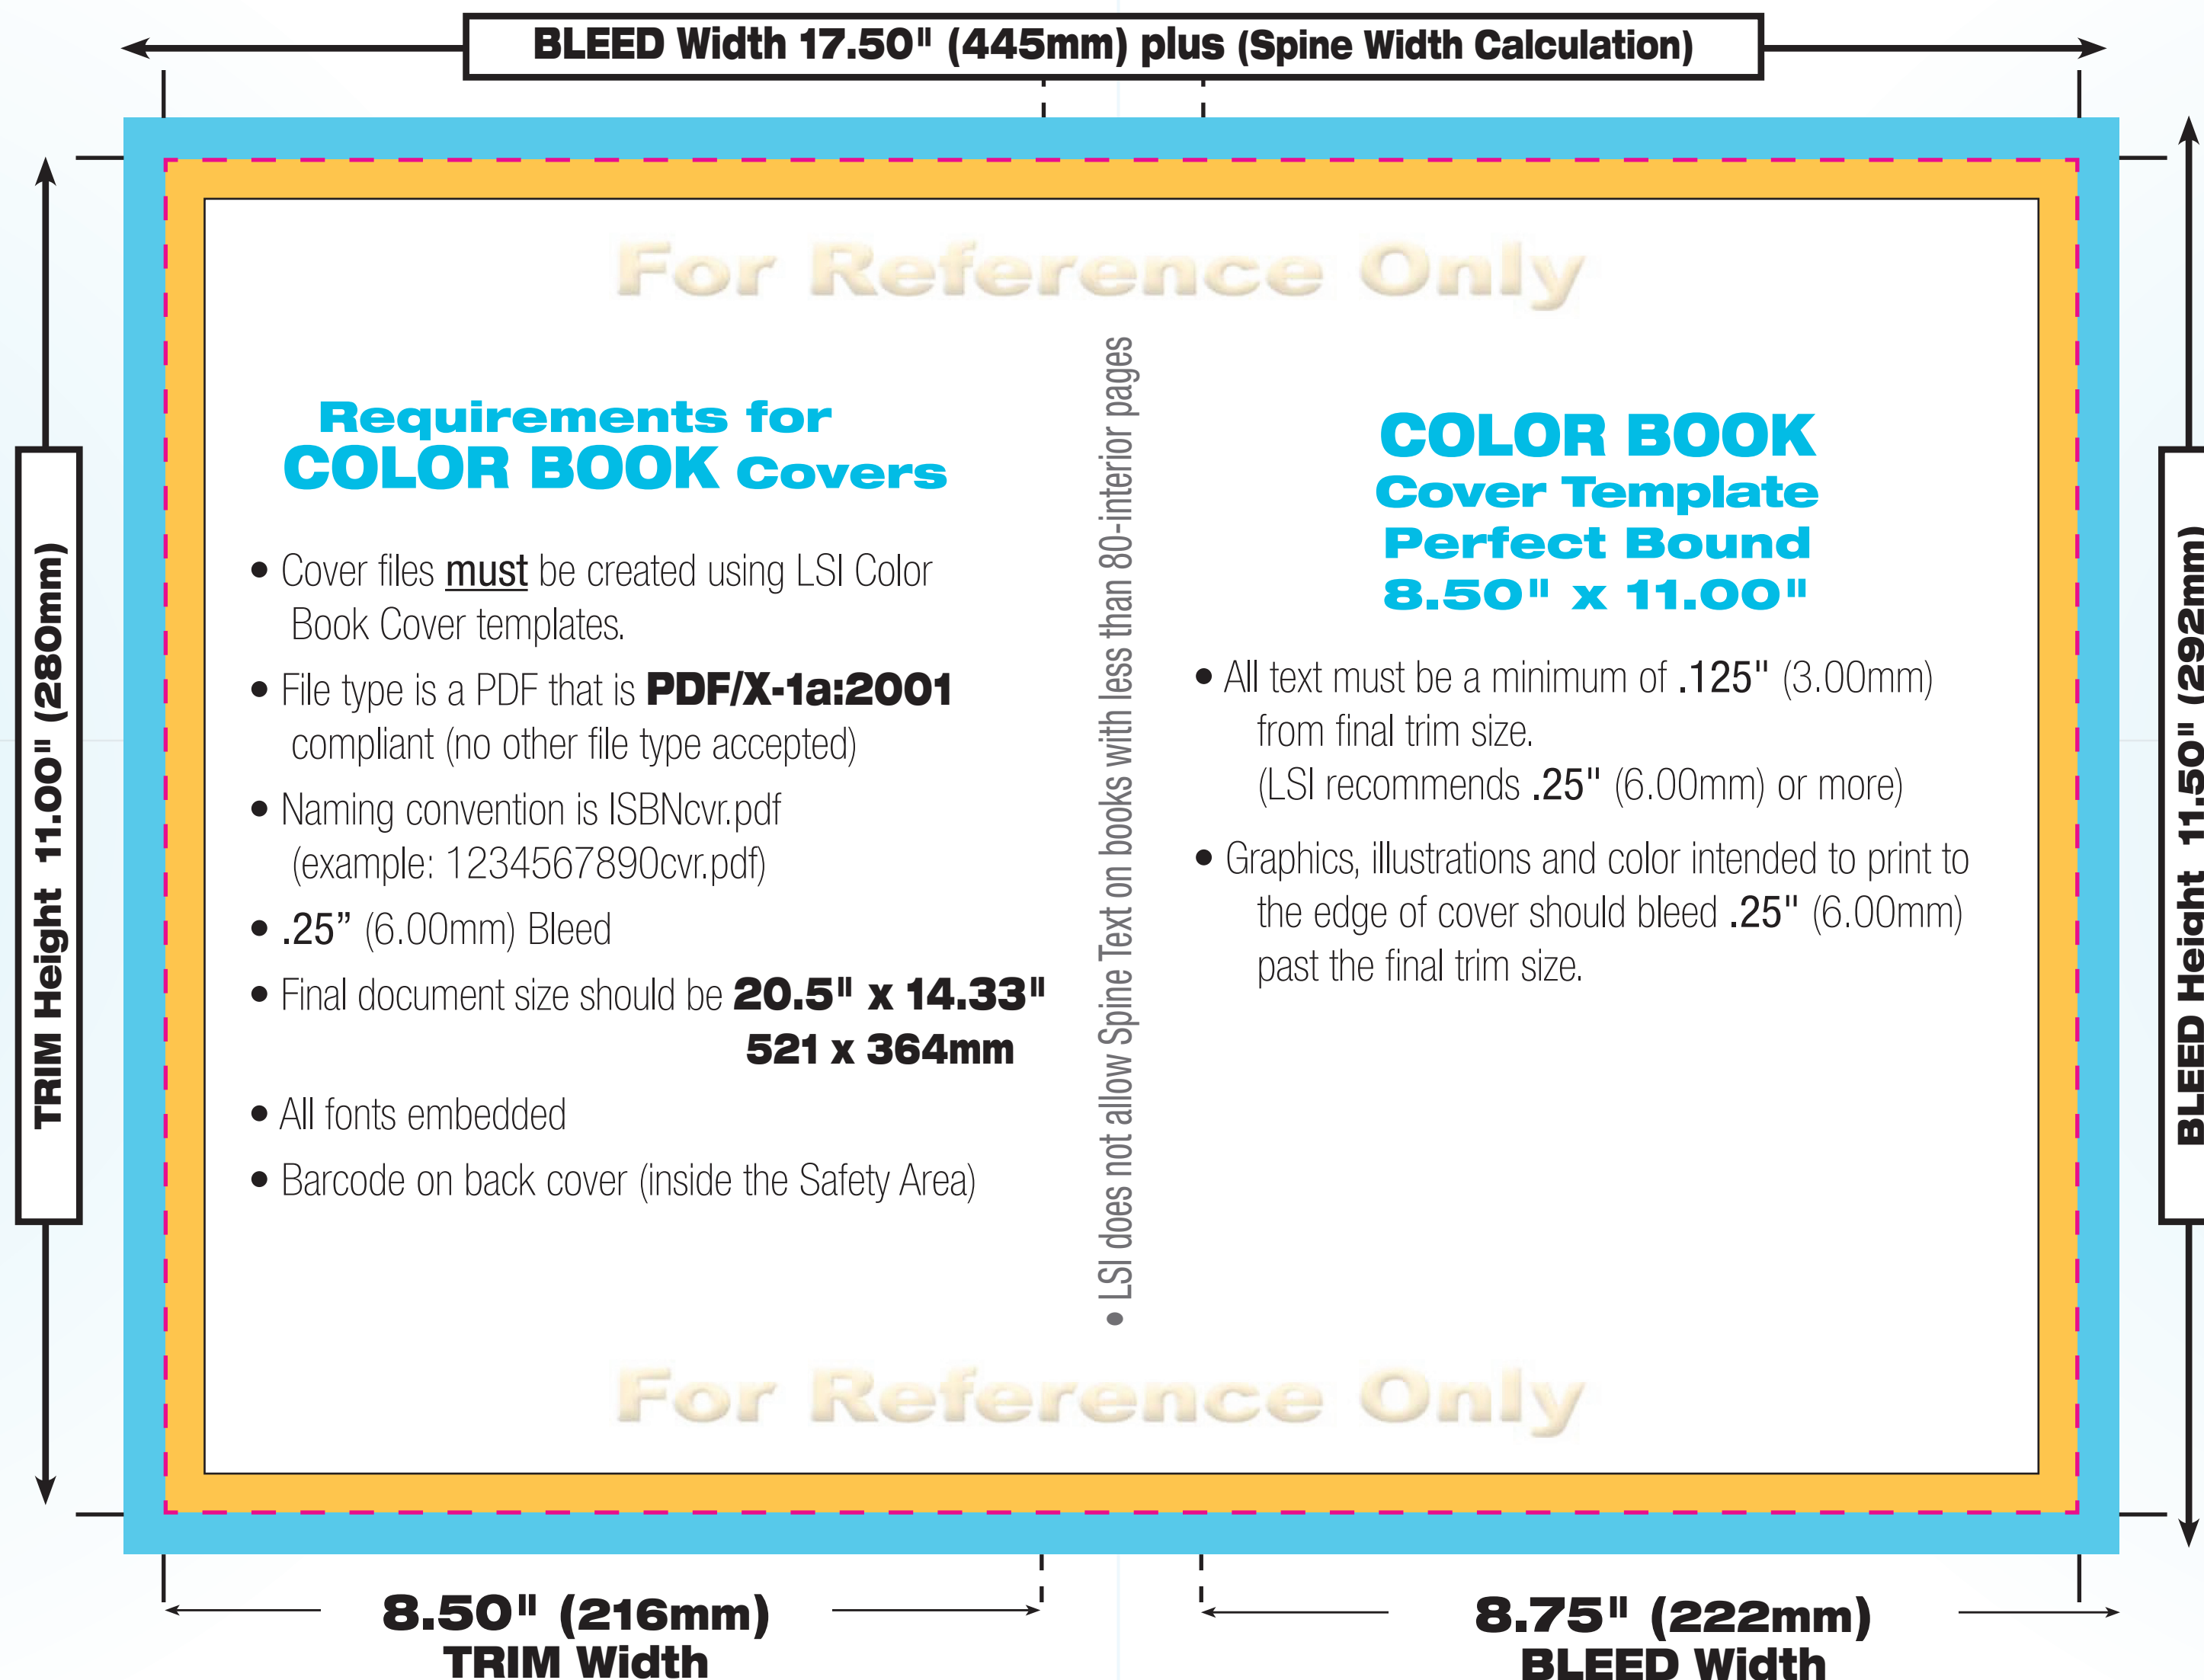

Reference Template
8.50" x 11.00" Perfect Bound Template
 280mm x 216mm

To Order a
Custom Cover Template
 Click Here

Perfect Bound Cover Template

8.50" x 11.00"
280mm x 216mm

White paper page count min/max = 24/480

To view an **Explanation**
 of **Template Markings**
 Click Here

- All dimensions include a .25" (6.00mm) bleed.
- We recommend that no straight edge borders, rules or text be placed within .25" (6.00mm) of the top, bottom, or side of the front and back covers.
- Please allow spine safety of .0625" (2.00mm) for spine widths greater than .35" and .03125" (1.00mm) for spine widths less than .35"