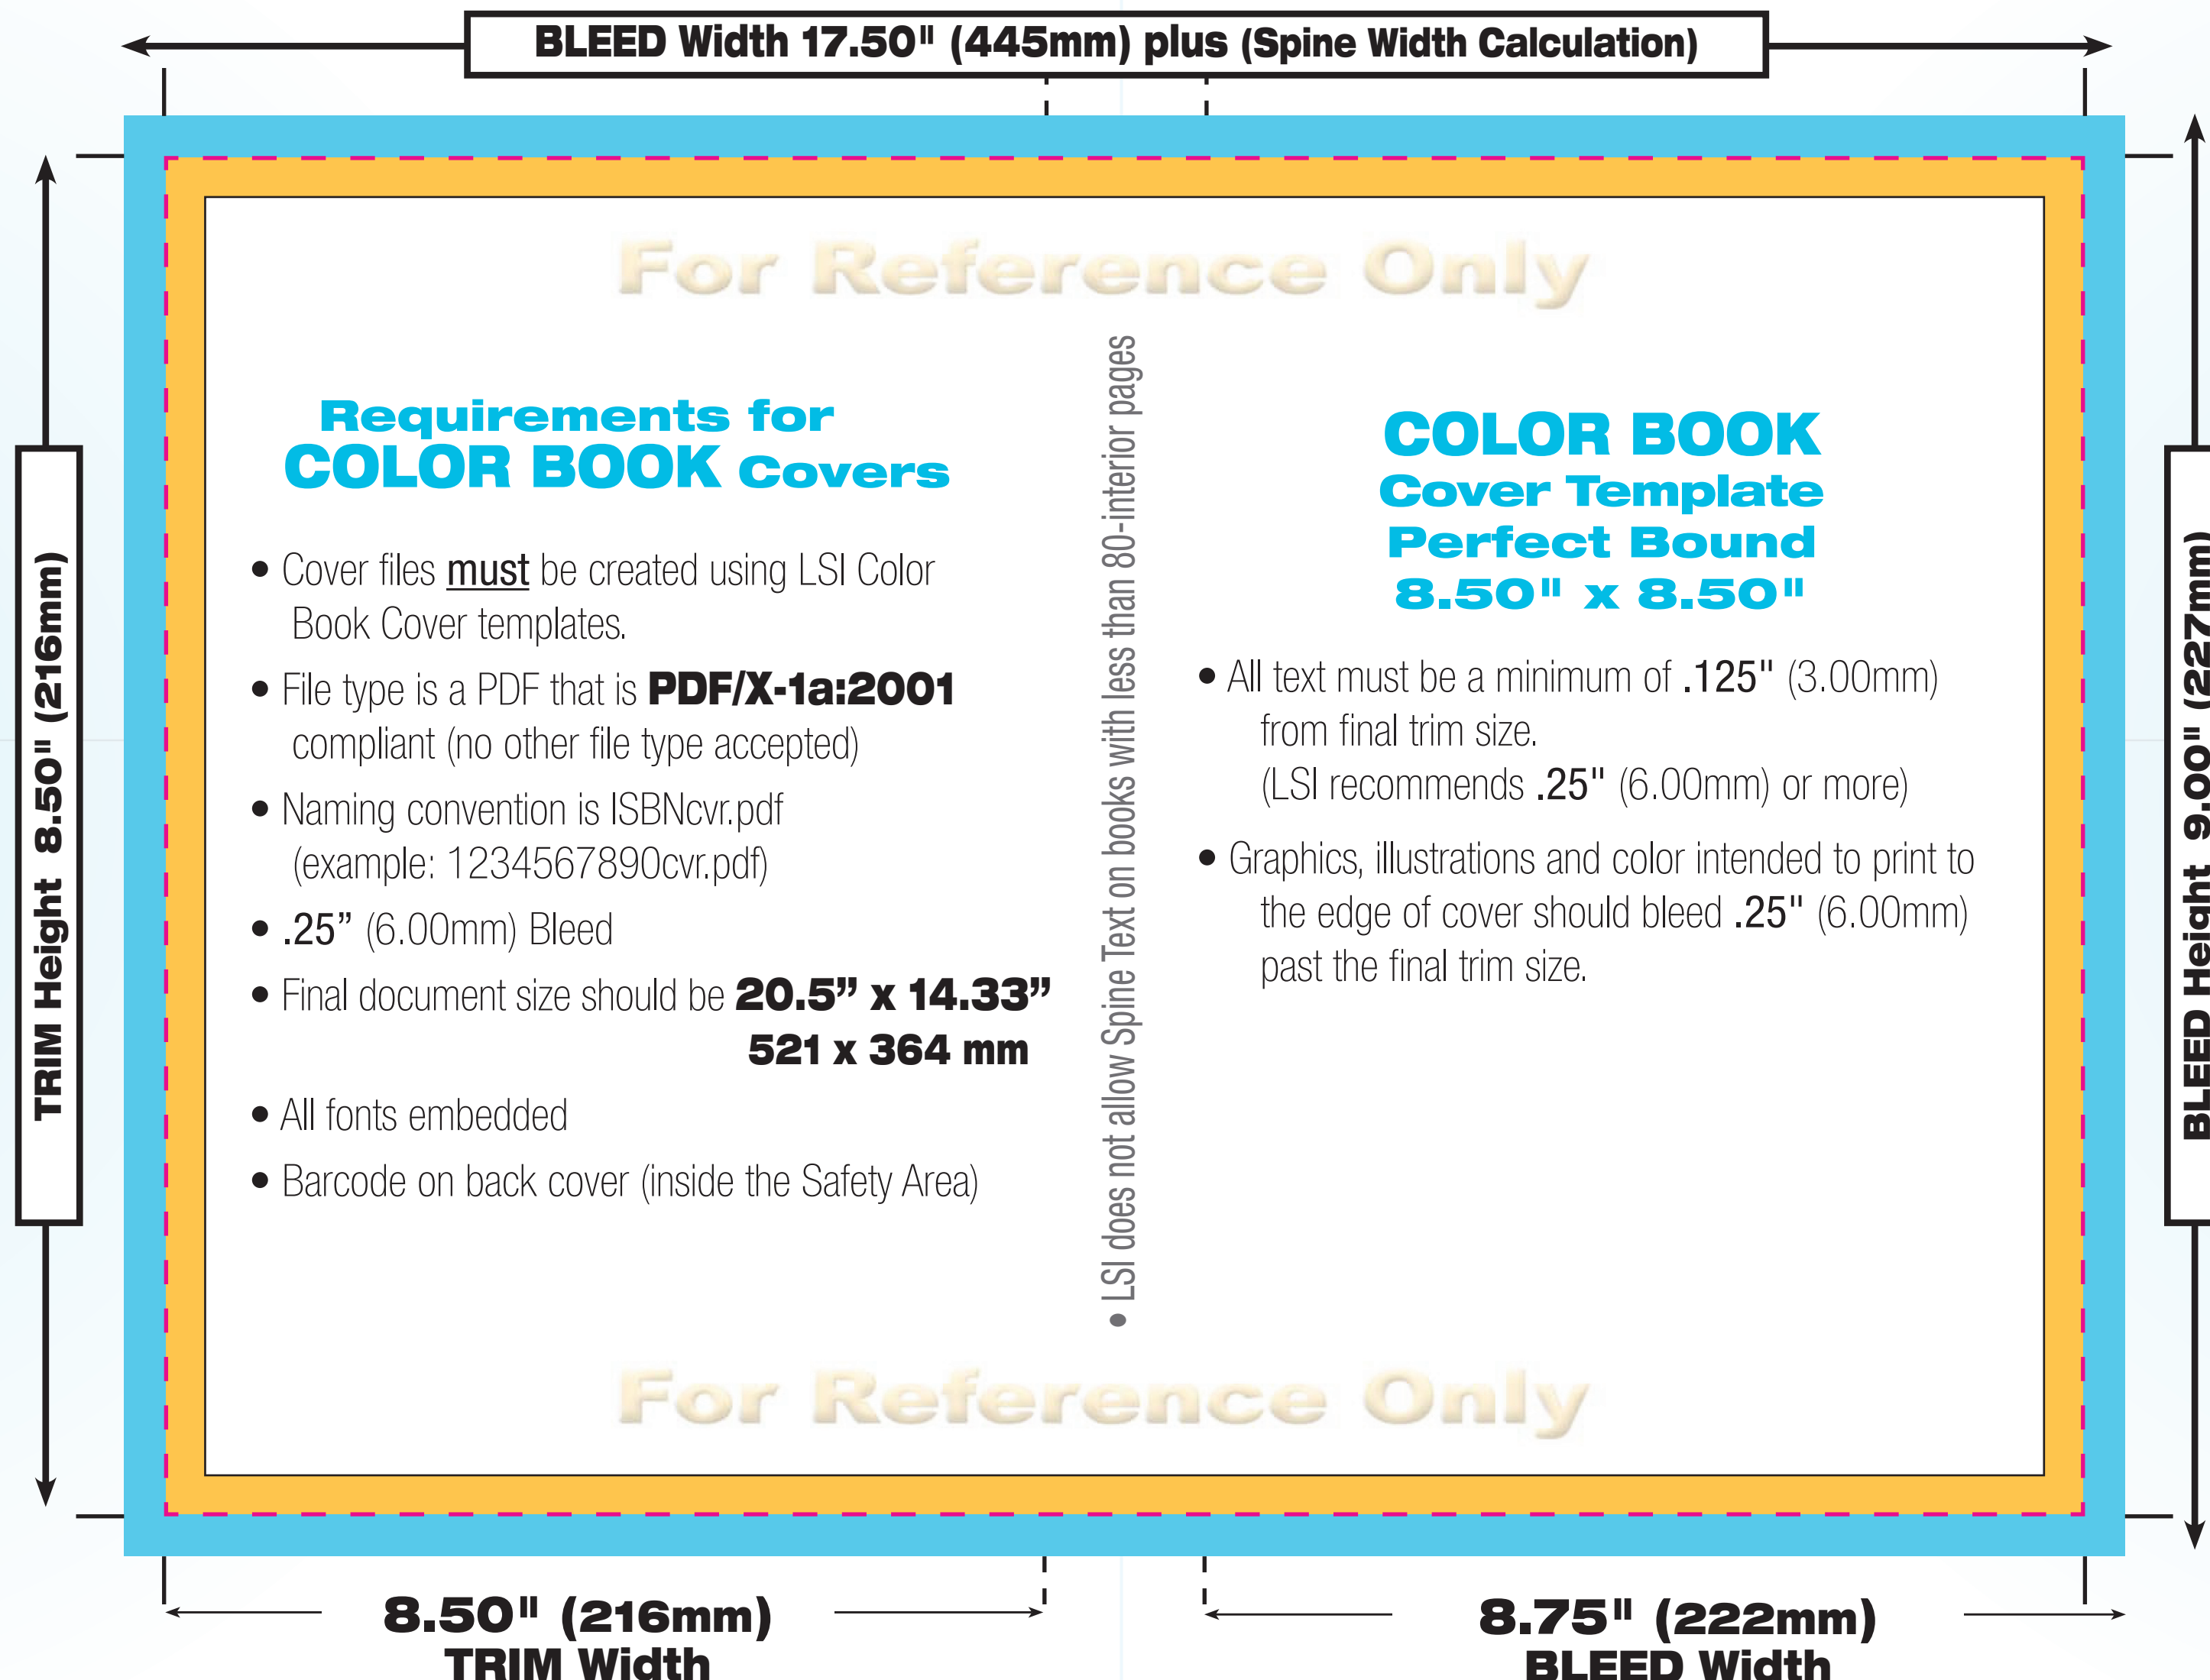

Reference Template
8.50" x 8.50" Perfect Bound Template
 216mm x 216mm

To Order a
Custom Cover Template
 Click Here

Perfect Bound Cover Template

8.50" x 8.50"
216mm x 216mm

White paper page count min/max = 24/480

To view an **Explanation**
 of **Template Markings**
 Click Here

- All dimensions include a .25" (6.00mm) bleed.
- We recommend that no straight edge borders, rules or text be placed within .25" (6.00mm) of the top, bottom, or side of the front and back covers.
- Please allow spine safety of .0625" (2.00mm) for spine widths greater than .35" and .03125" (1.00mm) for spine widths less than .35"