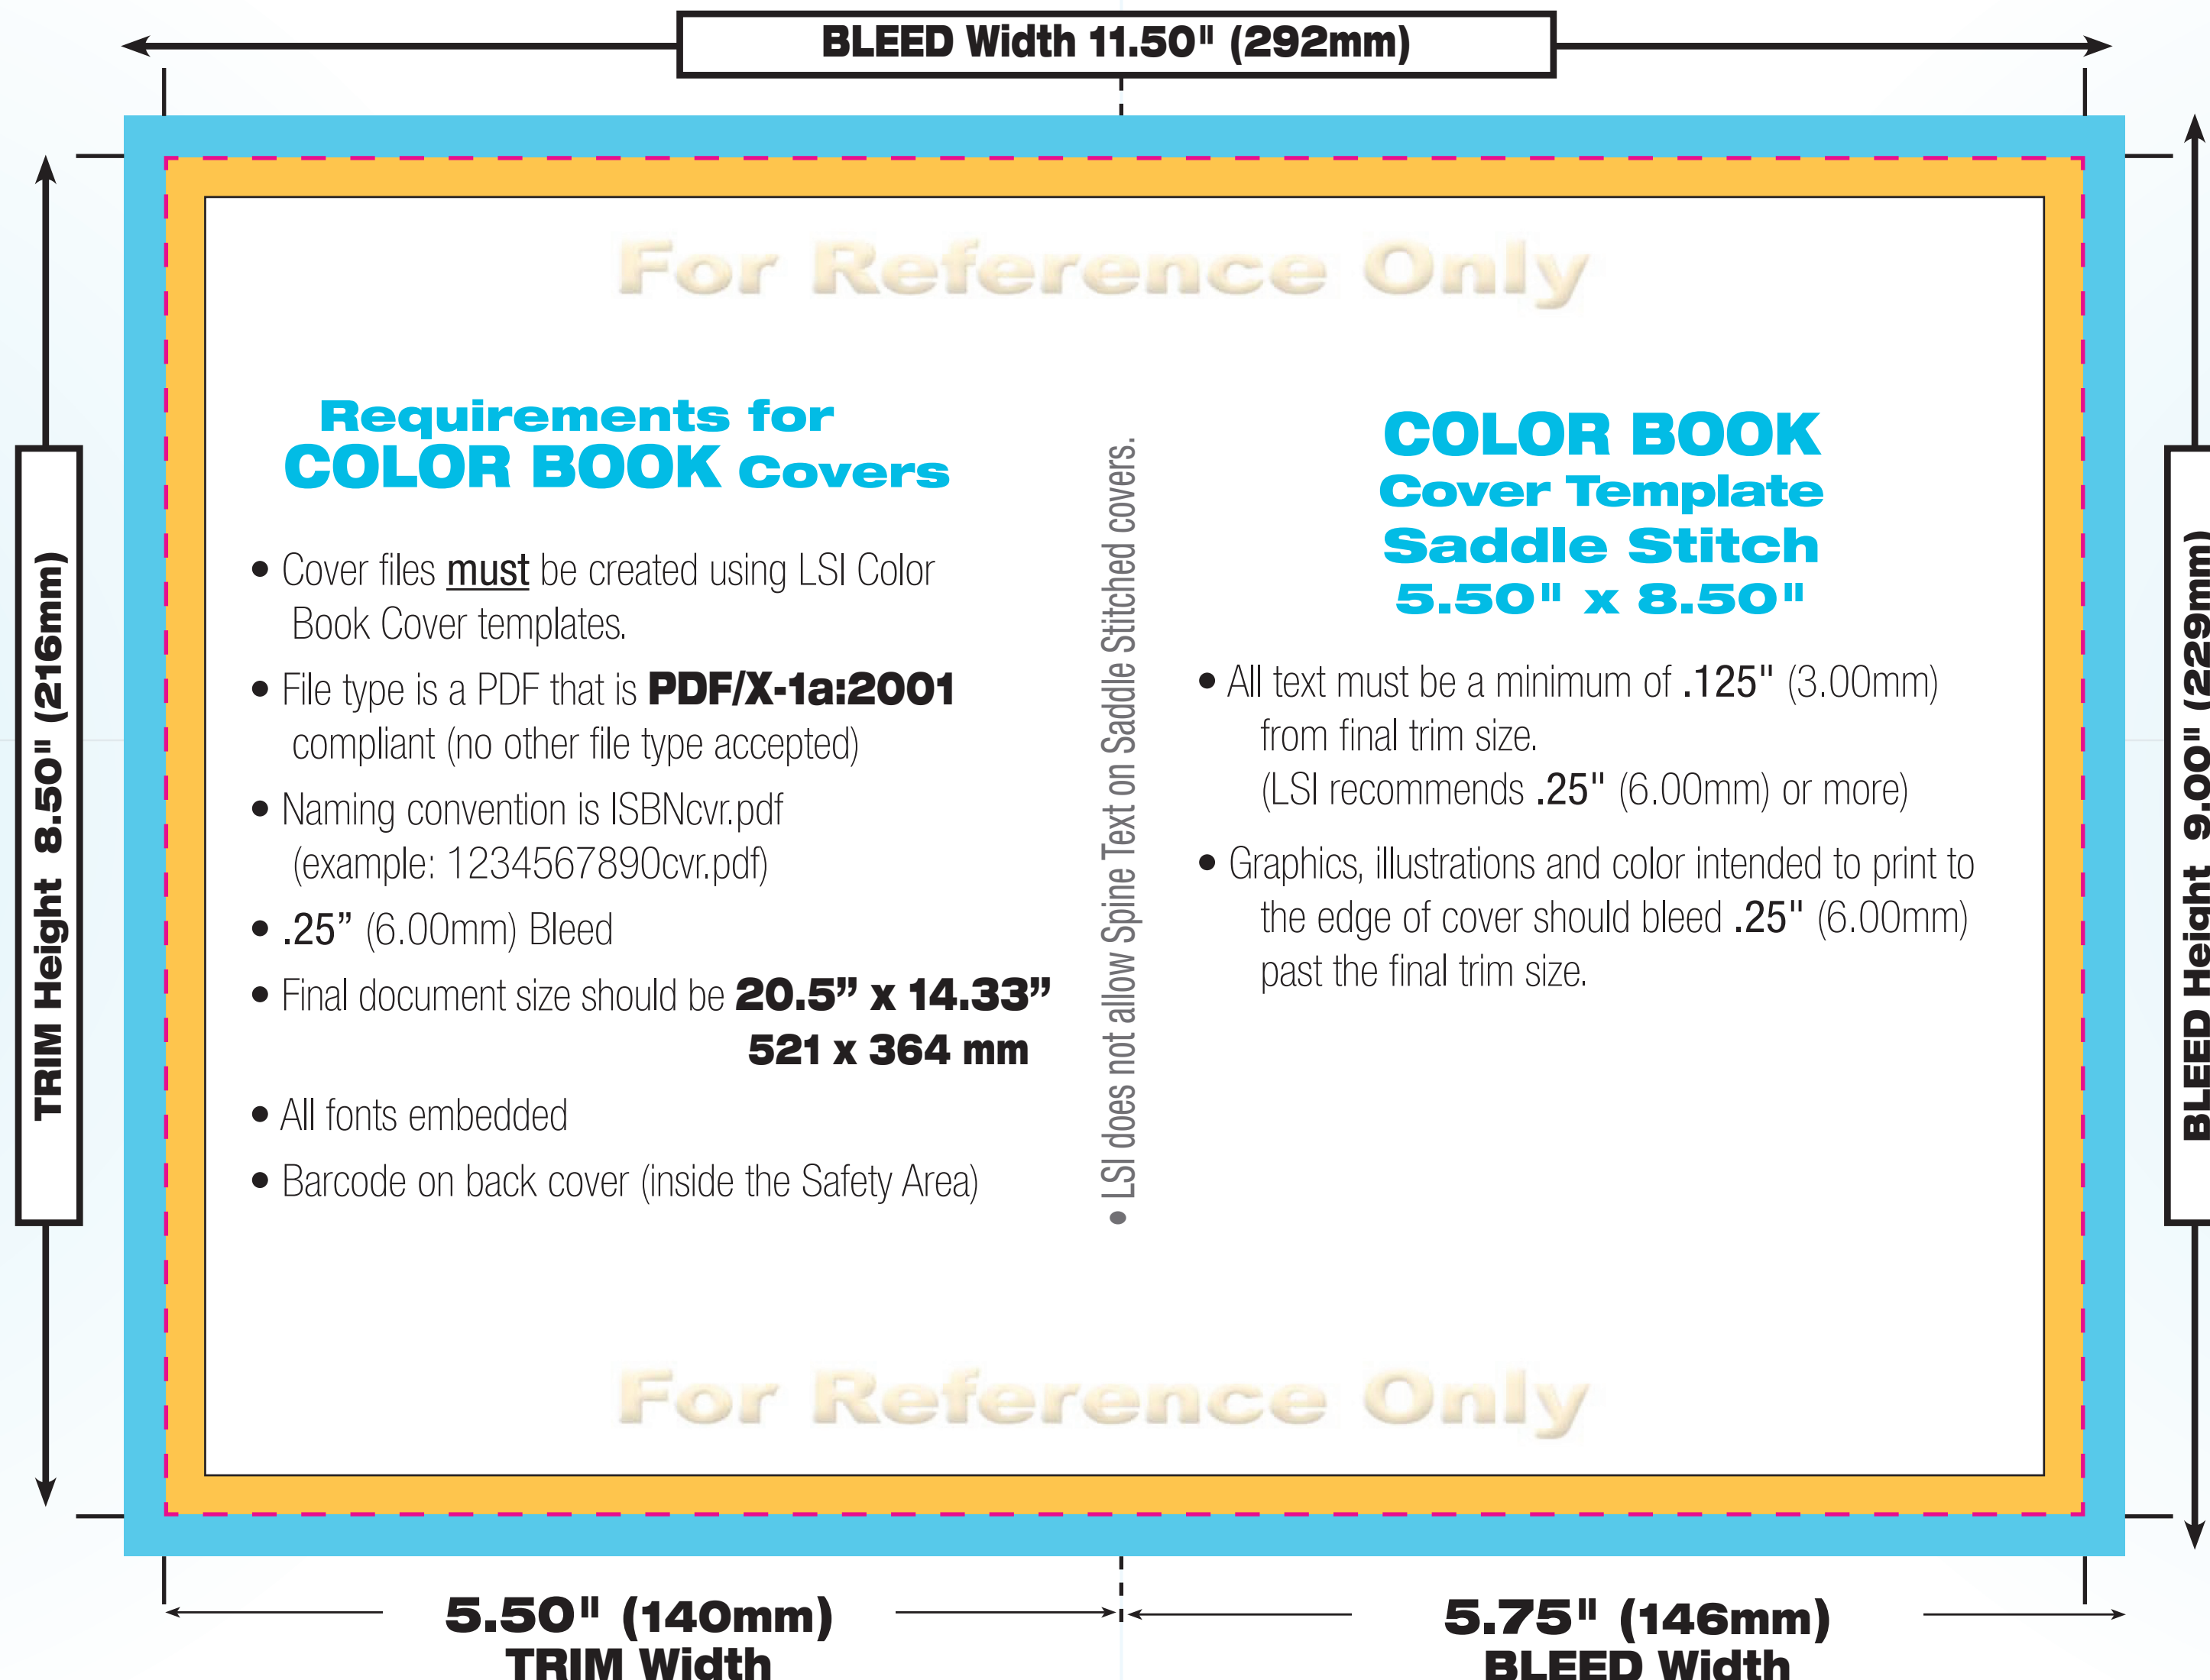

**Reference Template**  
**5.50" x 8.50" Saddle Stitch Template**  
 216mm x 140mm

To Order a  
**Custom Cover Template**  
 Click Here

**Saddle Stitch Cover Template**

**5.50" x 8.50"**  
**216mm x 140mm**

White paper page count min/max = 4/48

To view an **Explanation**  
 of **Template Markings**  
 Click Here

- All dimensions include a .25" (6.00mm) bleed.
- We recommend that no straight edge borders, rules or text be placed within .25" (6.00mm) of the top, bottom, or side of the front and back covers.
- Lightning Source<sup>®</sup> does not allow Spine Text on Saddle Stitched covers.