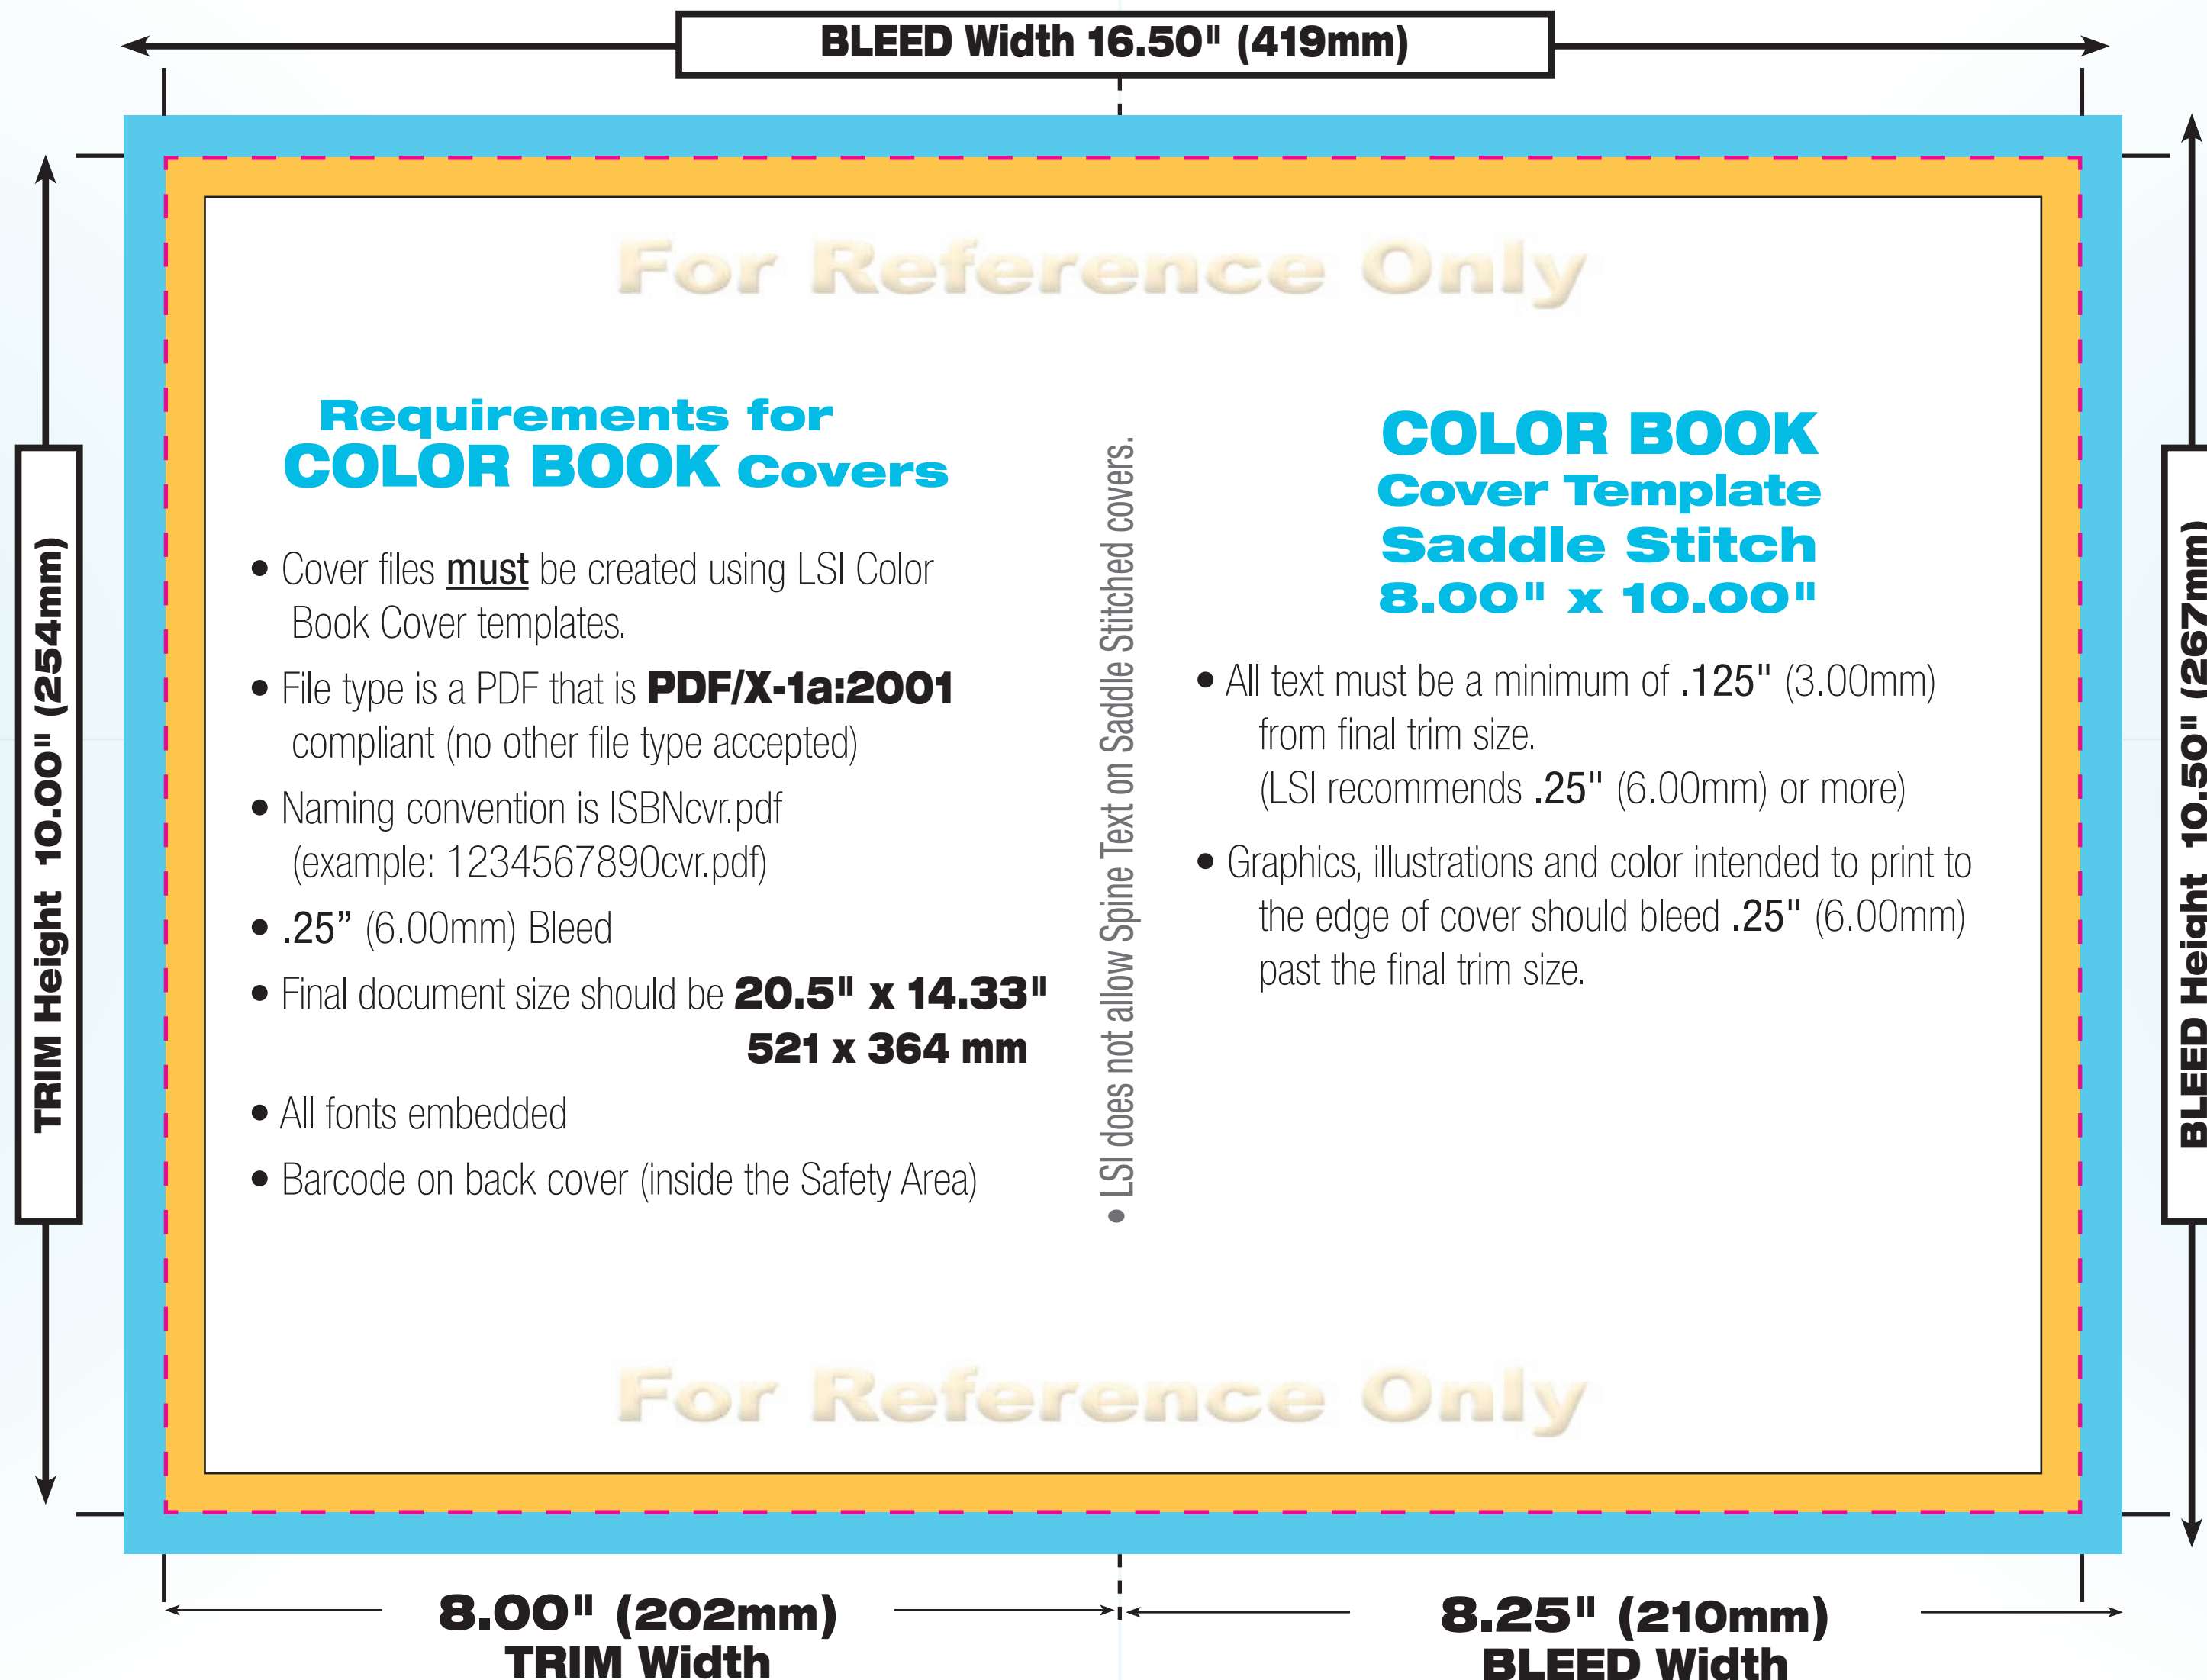

Reference Template
8" x 10" Saddle Stitch Template
 254mm x 203mm

To Order a
Custom Cover Template
 Click Here

Saddle Stitch Cover Template

8.00" x 10.00"
254mm x 203mm

White paper page count min/max = 4/48

To view an **Explanation**
 of **Template Markings**
 Click Here

- All dimensions include a .25" (6.00mm) bleed.
- We recommend that no straight edge borders, rules or text be placed within .25" (6.00mm) of the top, bottom, or side of the front and back covers.
- Lightning Source[®] does not allow Spine Text on Saddle Stitched covers.