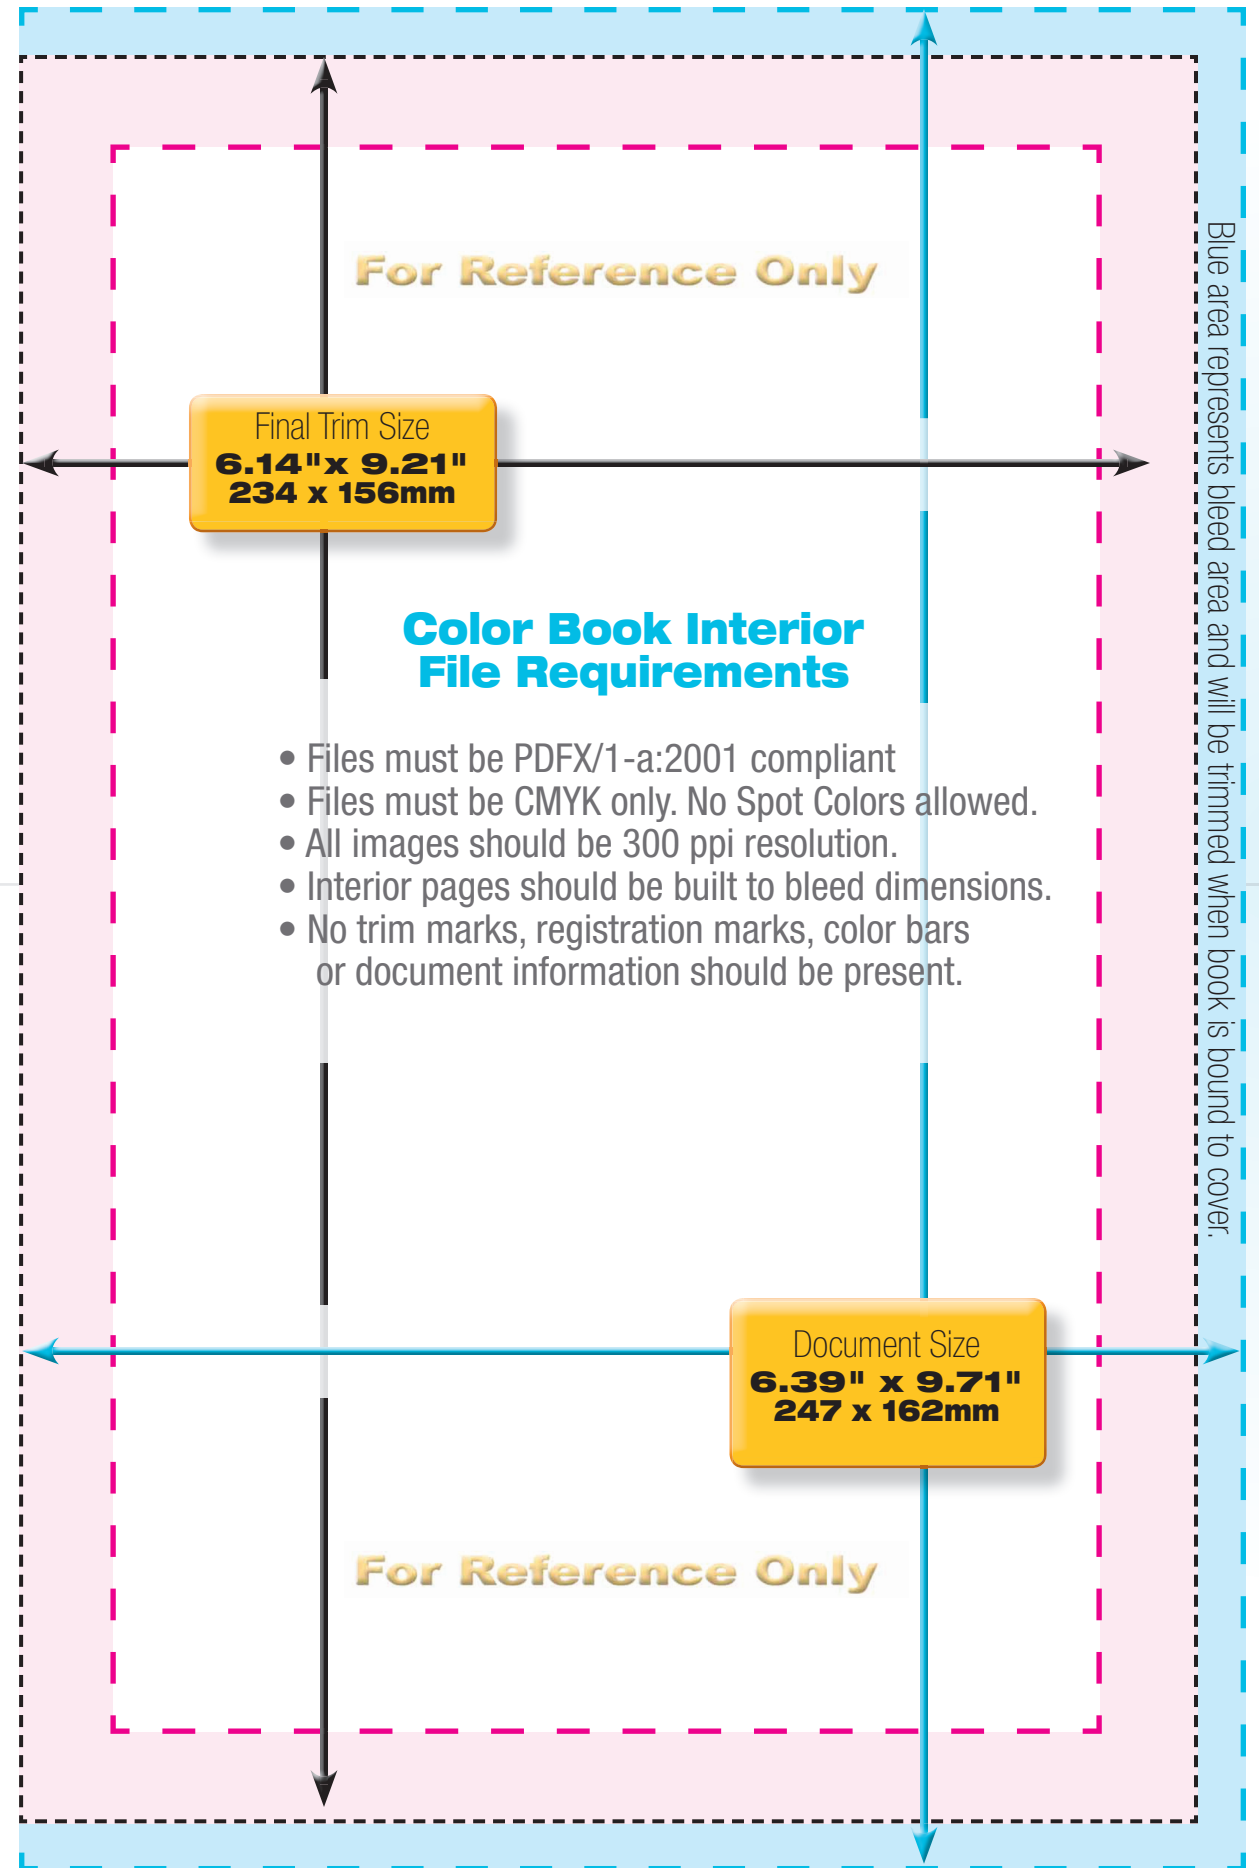

**Saddle Stitch Color Book Interior Template**

**Saddle Stitch**  
**6.14" x 9.21"**  
**234 x 156 mm**

**Even Pages (left-hand page)**

**Odd Pages (right-hand page)**

**For Reference Only**