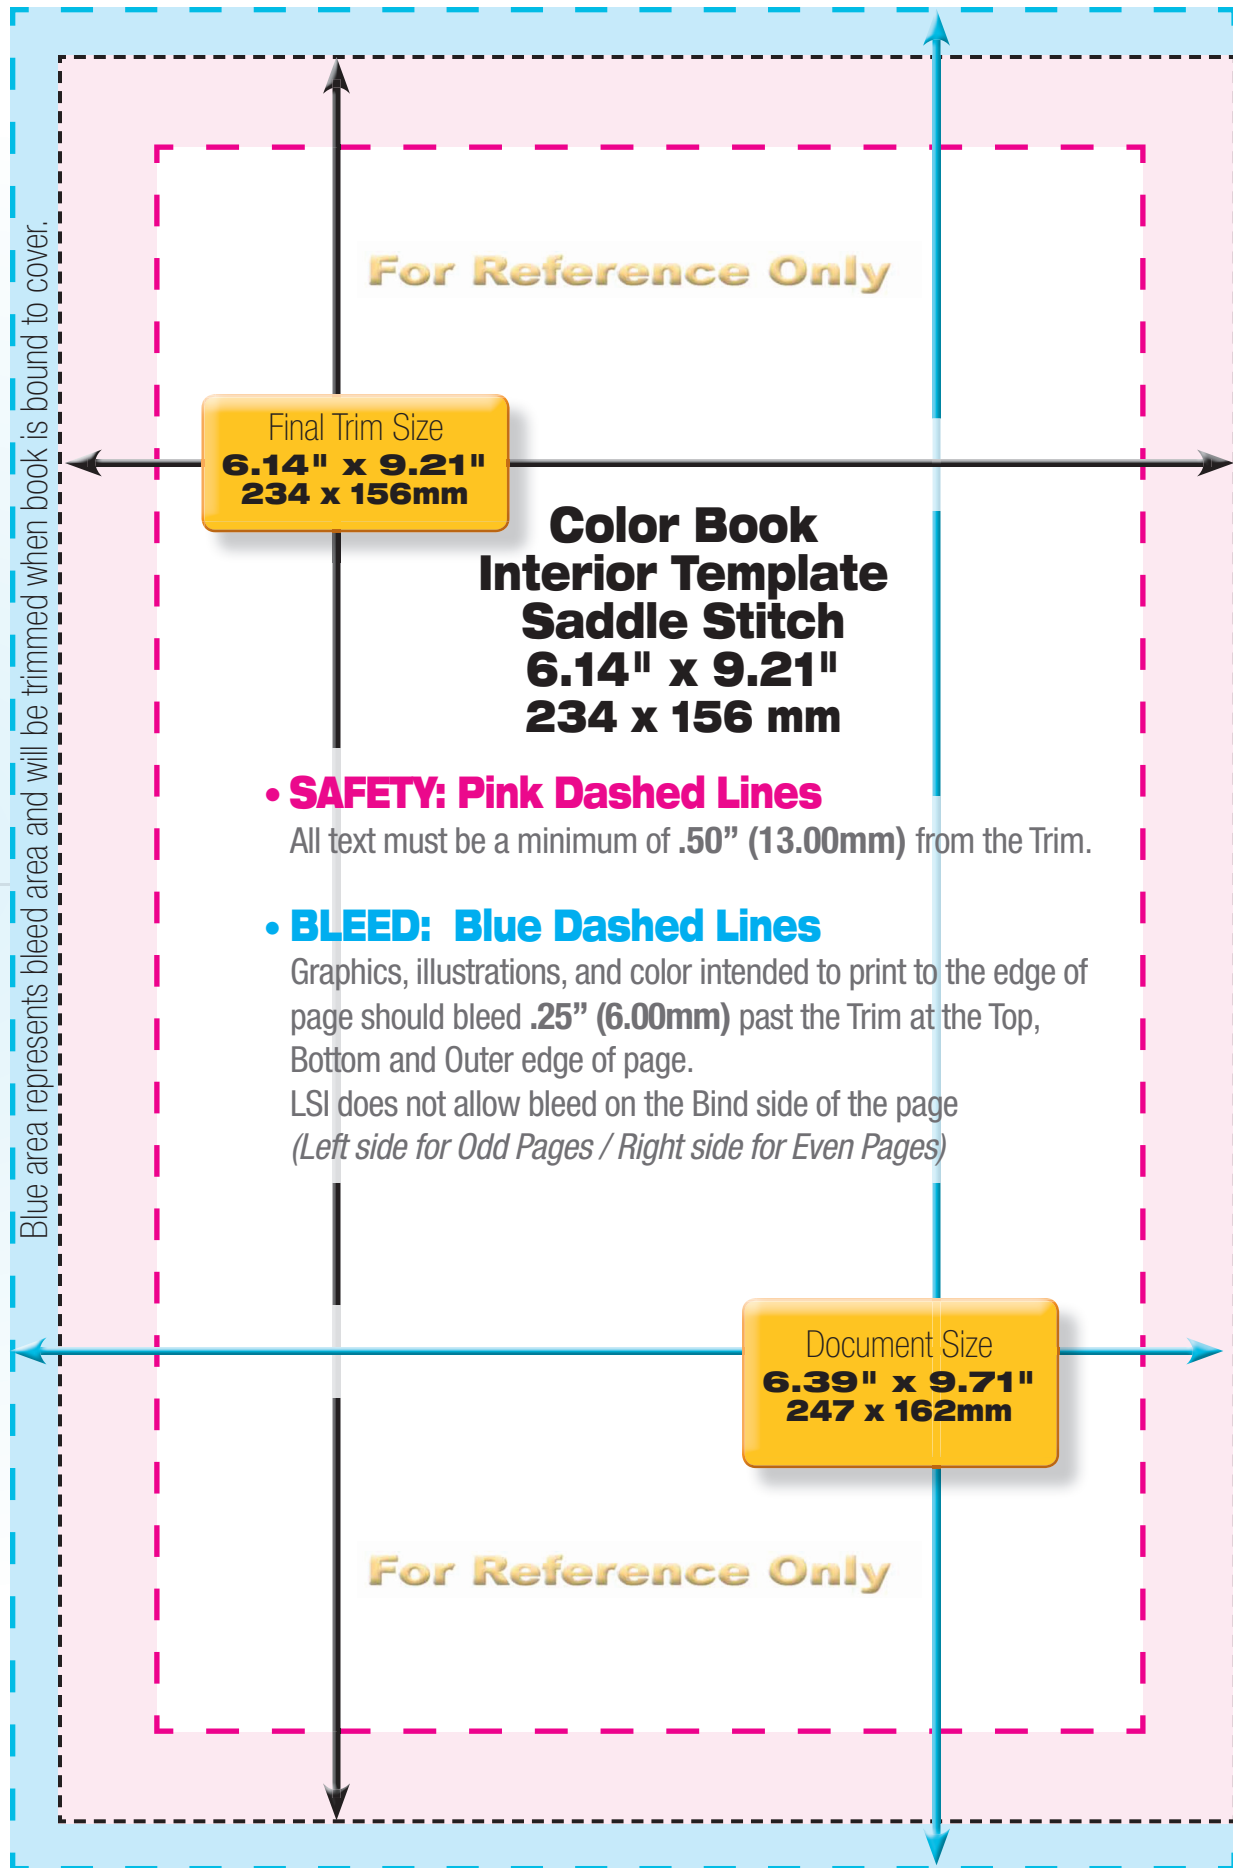

**Saddle Stitch Color Book Interior Template**

**Saddle Stitch**  
**6.14" x 9.21"**  
**234 x 156 mm**

**Even Pages (left-hand page)**

**Odd Pages (right-hand page)**

**For Reference Only**