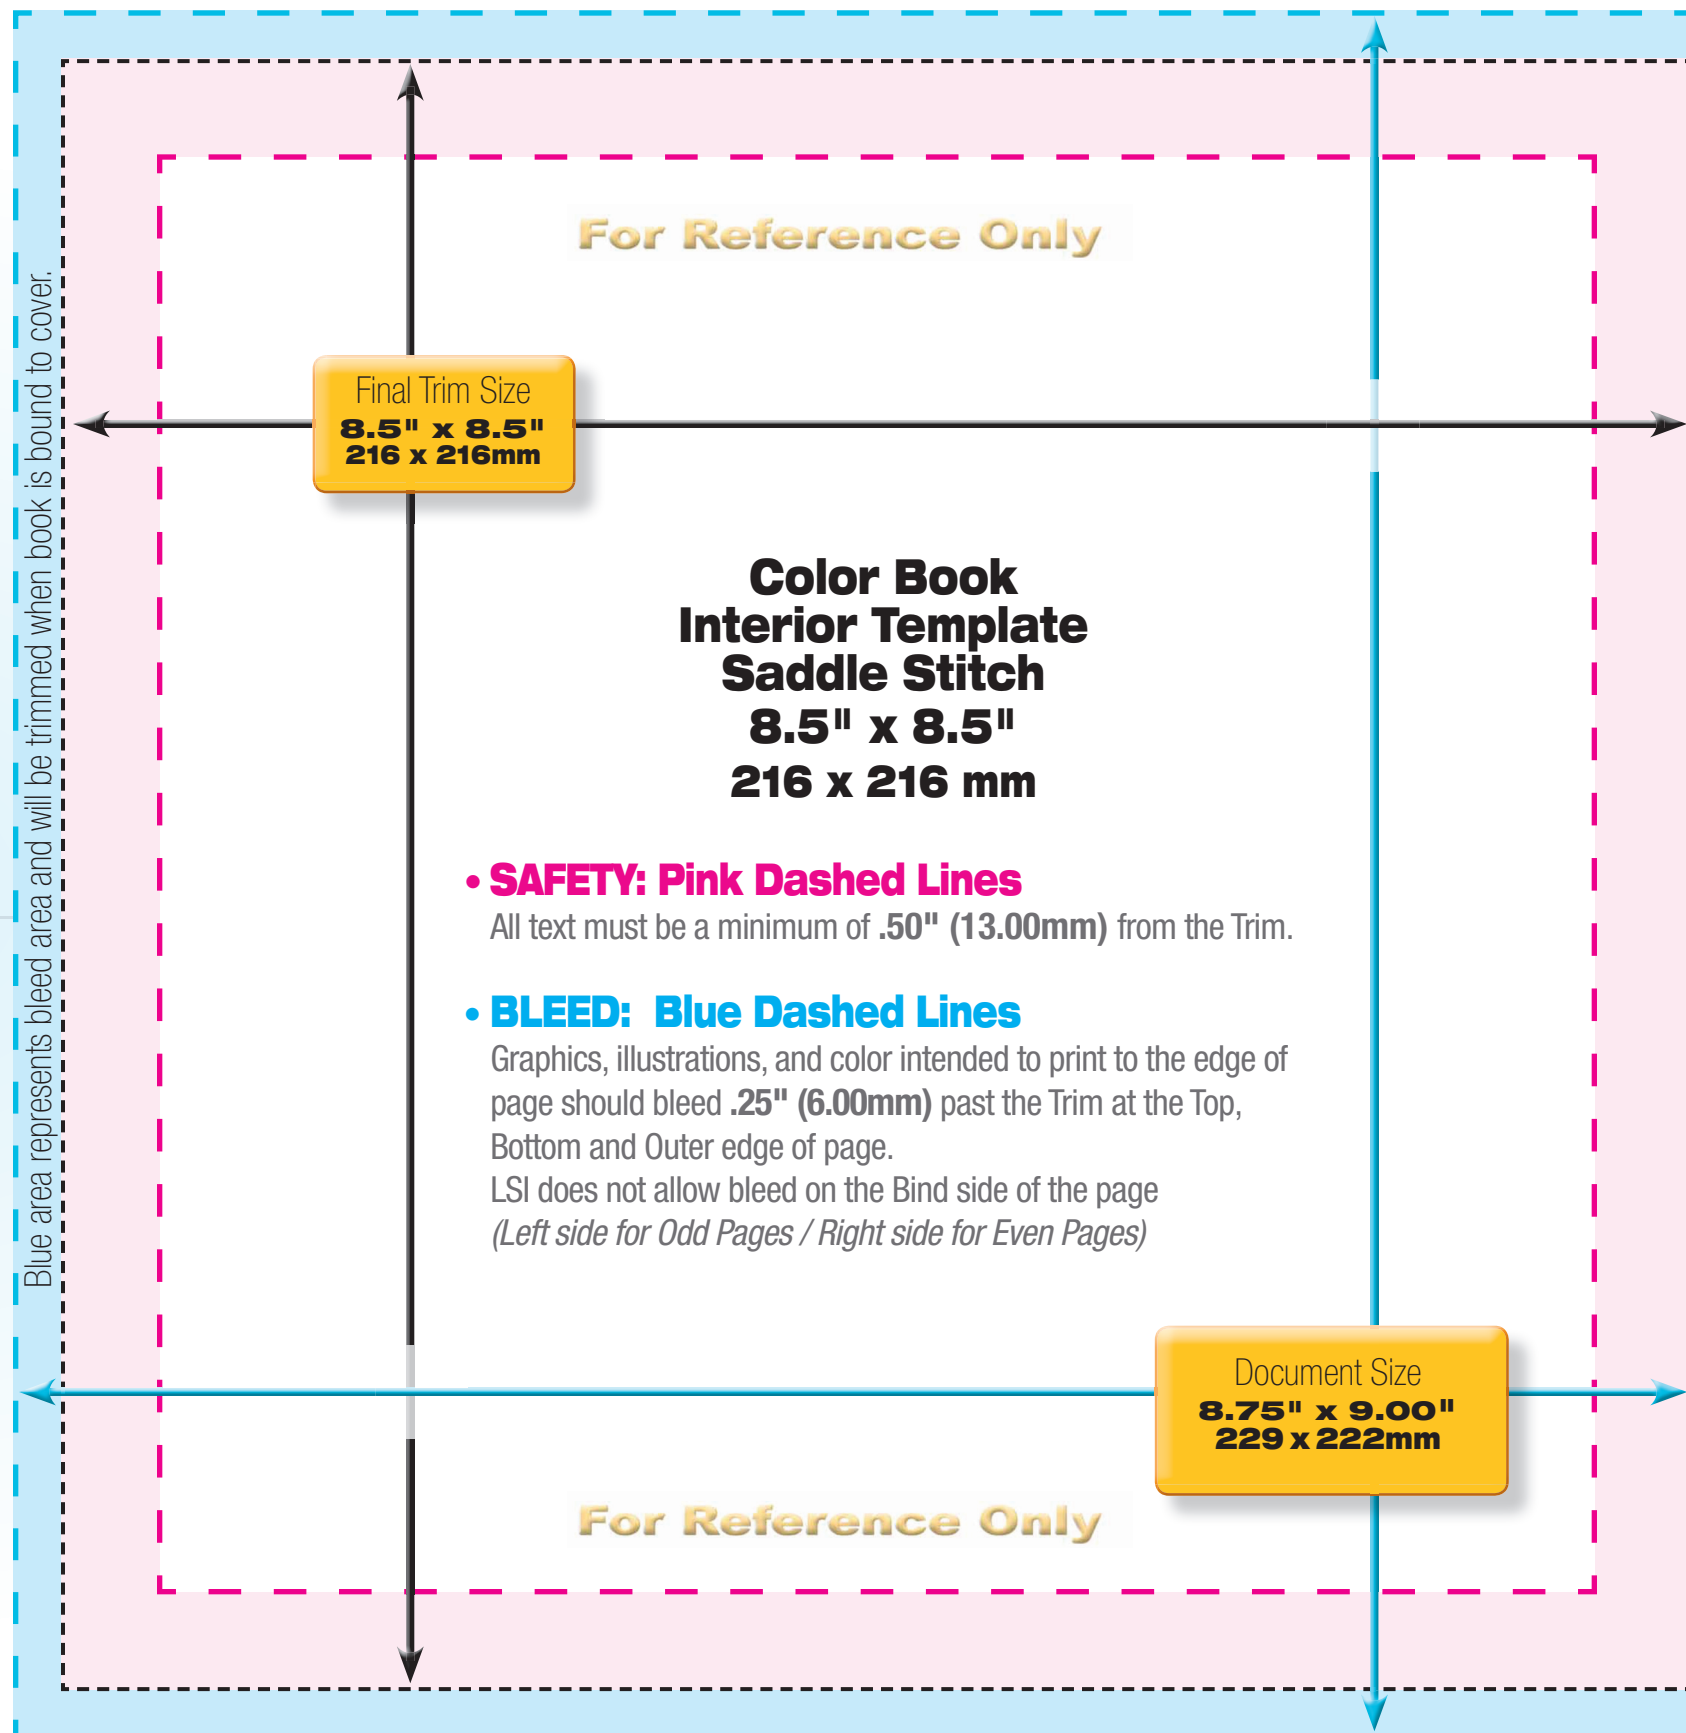

Saddle Stitch Color Book Interior Template

Saddle Stitch
8.50" x 8.50"
216 x 216 mm

Even Pages (left-hand page)

Odd Pages (right-hand page)

For Reference Only