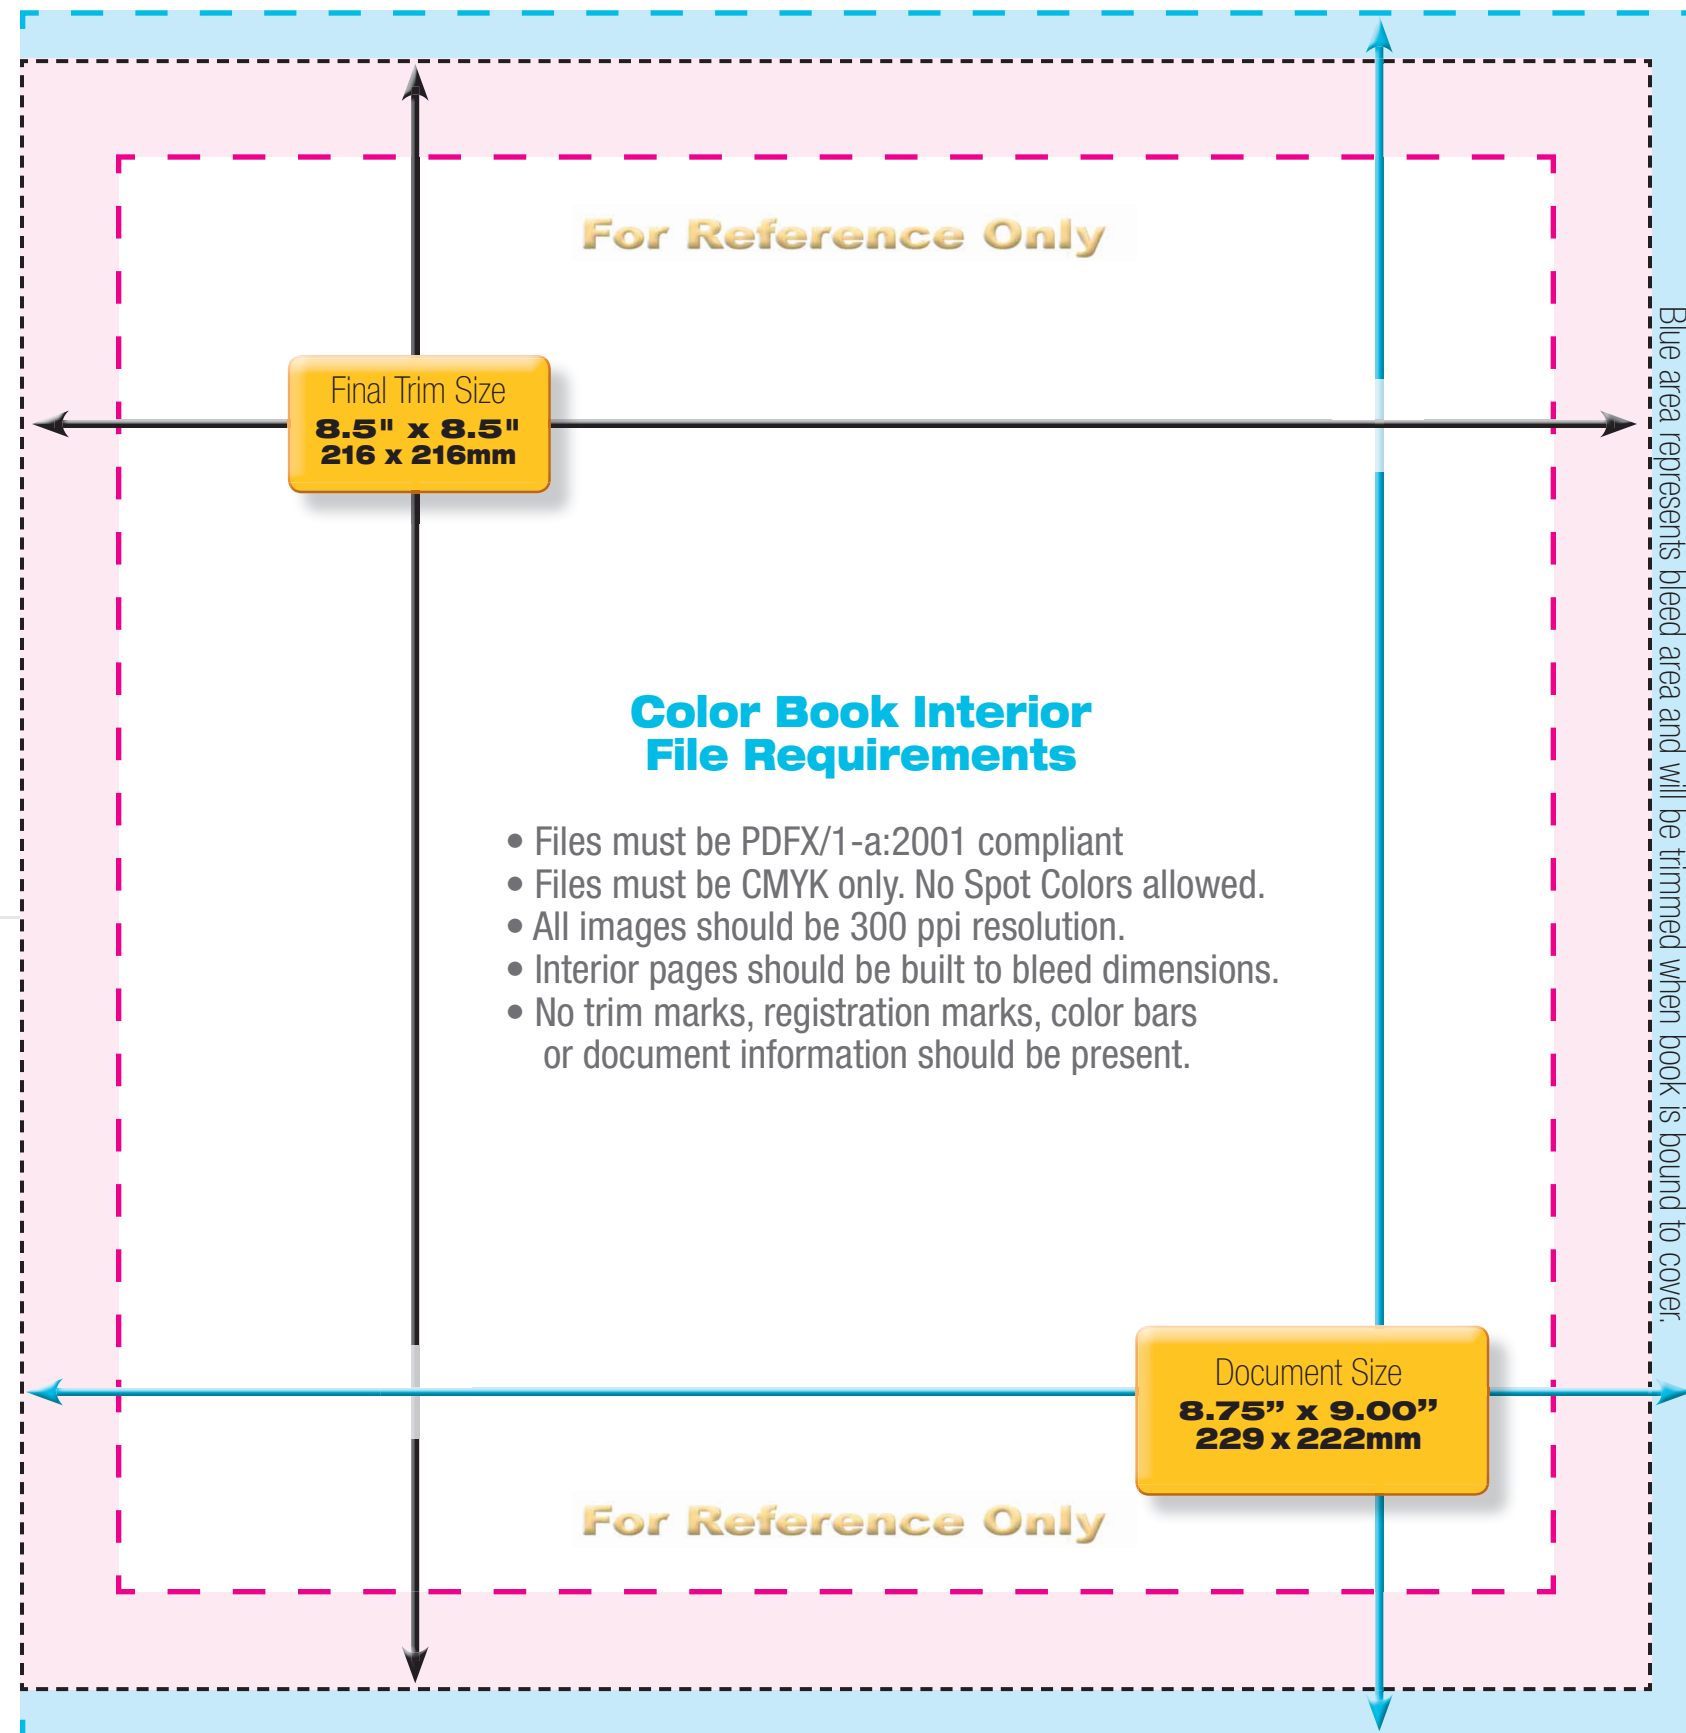

Saddle Stitch Color Book Interior Template

Saddle Stitch
8.50" x 8.50"
216 x 216 mm

Even Pages (left-hand page)

Odd Pages (right-hand page)

For Reference Only